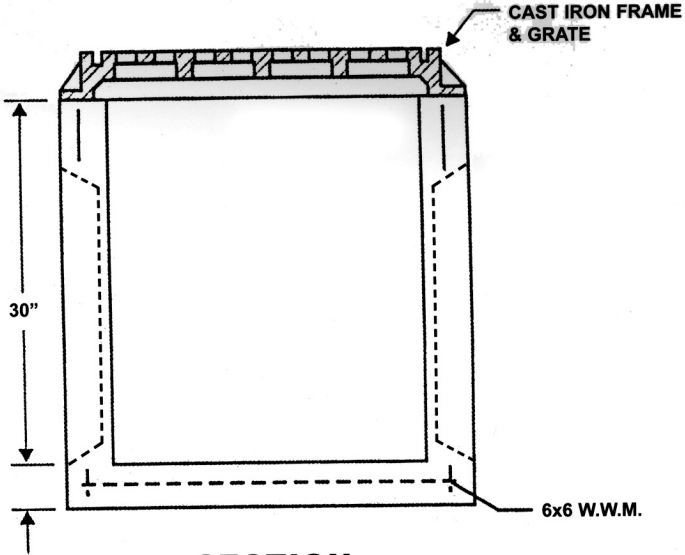

KNOCKOUT CATCH BASIN 24" X 24" X 30"

PLAIN VIEW

SECTION

MID-HUDSON

CONCRETE PRODUCTS, INCORPORATED