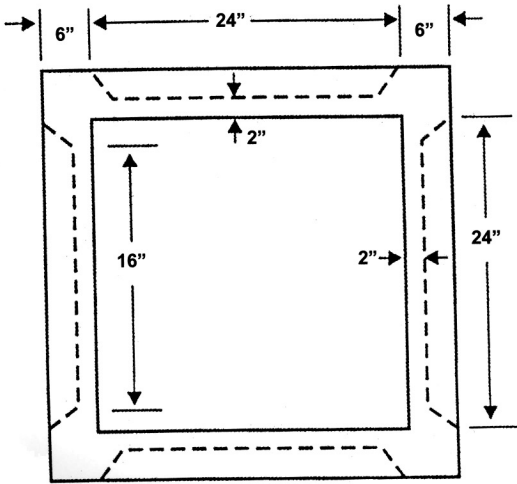

KNOCKOUT CATCH BASIN 24" X 24" X 30"

PLAIN VIEW

SECTION

MID-HUDSON

CONCRETE PRODUCTS, INCORPORATED