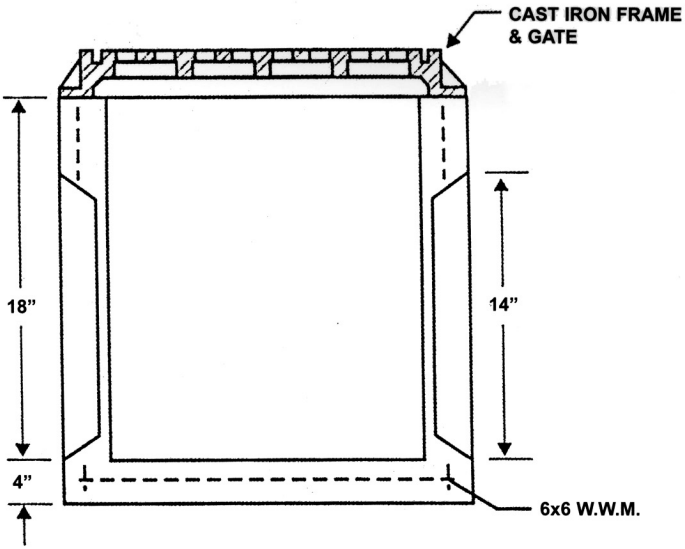

KNOCKOUT CATCH BASIN

18" X 18" X 18"

PLAIN VIEW

SECTION

MID-HUDSON

CONCRETE PRODUCTS, INCORPORATED