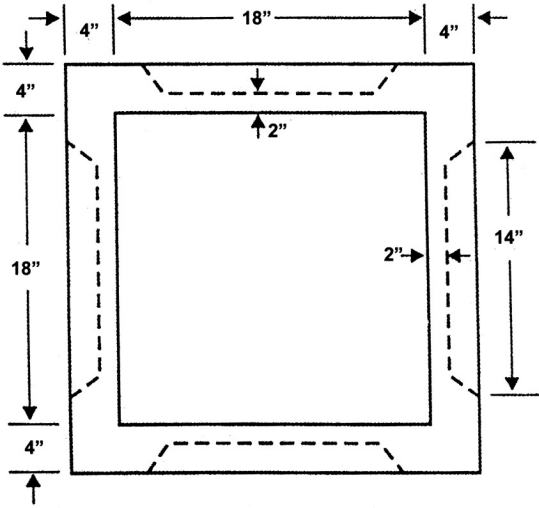

KNOCKOUT CATCH BASIN

18" X 18" X 18"

PLAIN VIEW

SECTION

MID-HUDSON

CONCRETE PRODUCTS, INCORPORATED