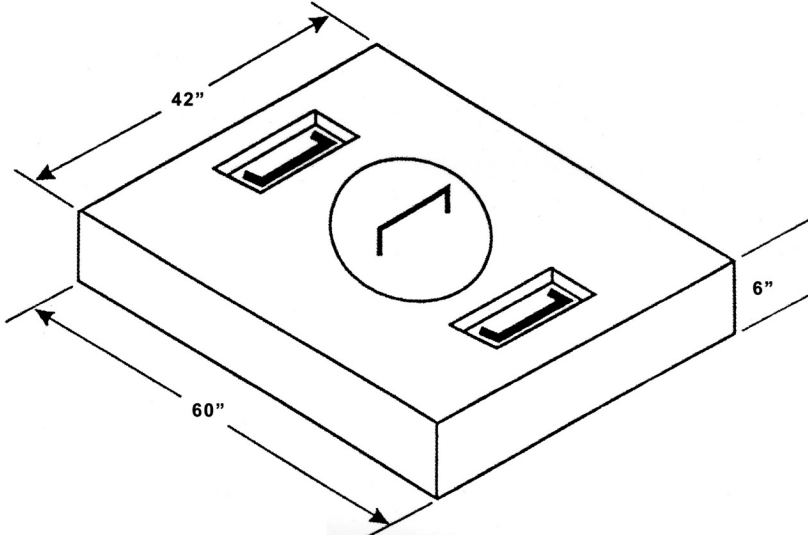

CATCH BASIN TOPS

42" X 60" TOP

18" X 18" TOP

36" X 36" TOP

MID-HUDSON

CONCRETE PRODUCTS, INCORPORATED