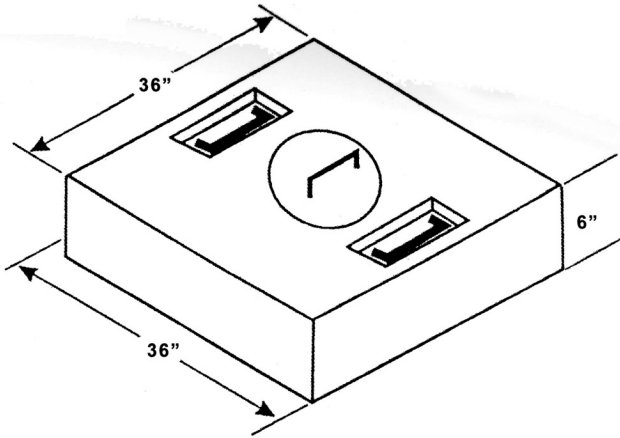

CATCH BASIN TOPS

42" X 60" TOP

18" X 18" TOP

36" X 36" TOP

MID-HUDSON

CONCRETE PRODUCTS, INCORPORATED