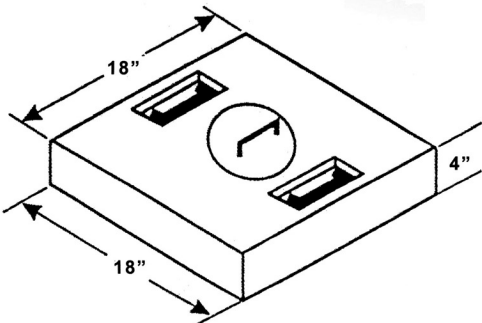

CATCH BASIN TOPS

42" X 60" TOP

18" X 18" TOP

36" X 36" TOP

MID-HUDSON

CONCRETE PRODUCTS, INCORPORATED